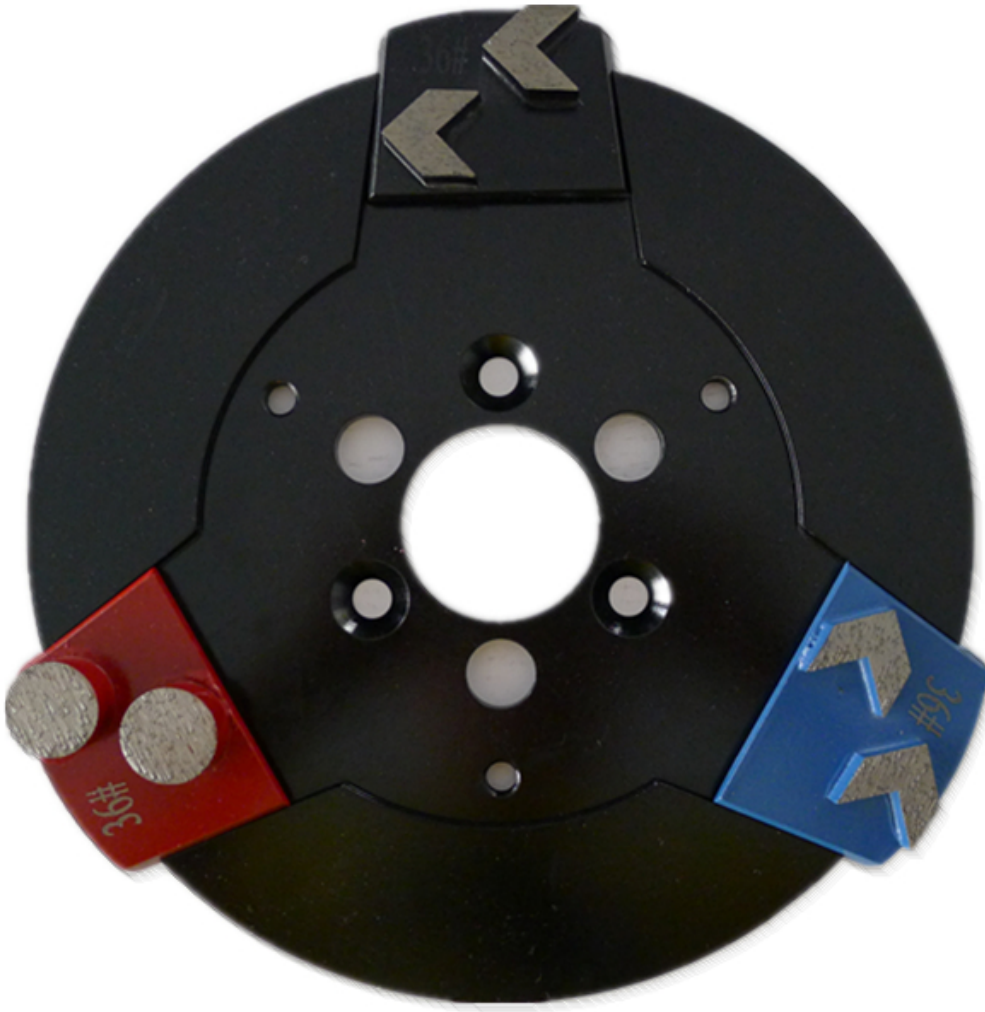

Single Arrow Segment
24*14*8mm*1T

Grit: 16-270# etc.

Lavina Quick Lock Connection

Lavina Quick Lock Blank

Application

3

1

2 3 M6 / M8

Lavina Quick Lock Blank

Lavina Blank with 3 M6/M8 Threads

Lavina Blank with 3 Bare Holes

1

1

2

3

4 Quick Lock Grinding Pads