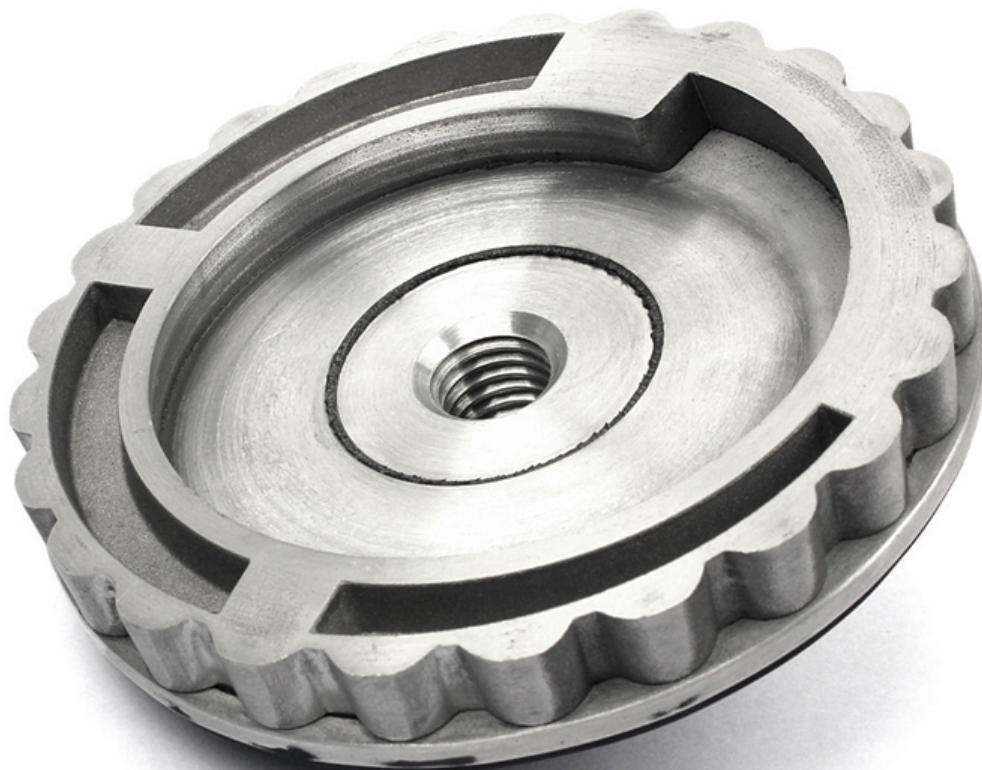

4inch 100mm

Boreway Machinery Co., Ltd.
www.diamondtools.top
www.boreway.com