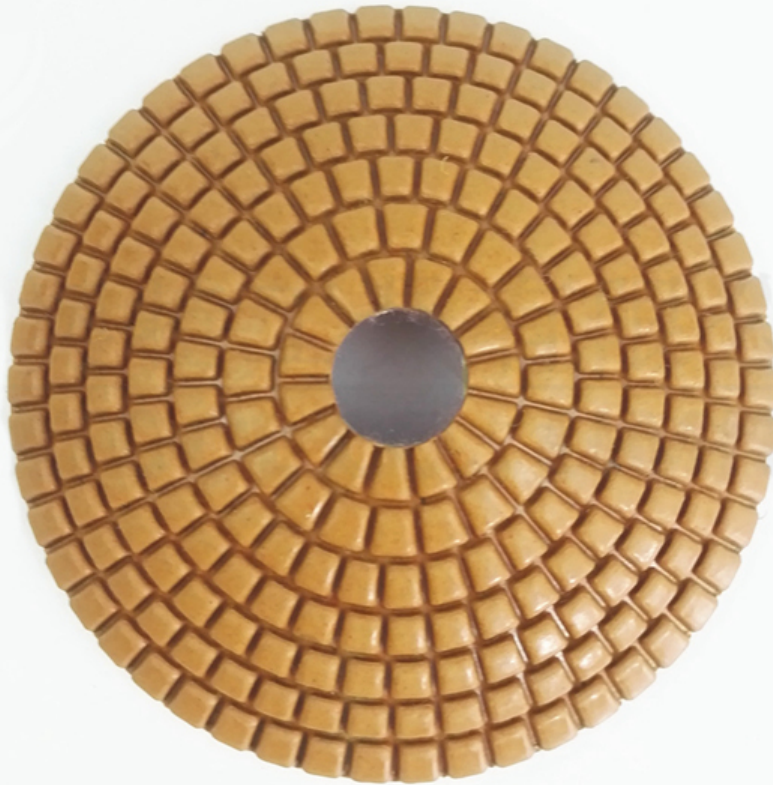

boreway®

Bowl shaped wet diamond polishing pad

Boreway Machinery Co., Ltd.
www.diamondtools.top
www.boreway.com

□ □ □ □ □ □, Pls □ □ □ □ □ □ □ □ : □ □ □ □ □ □ □ □

□ □ & □ □:

1. □ □ □ □ □ □ □ □ □ □ □ □ □ □ □ □;
2. □ □ □ □ □ □ □ □ □ □ □ □ □ □.