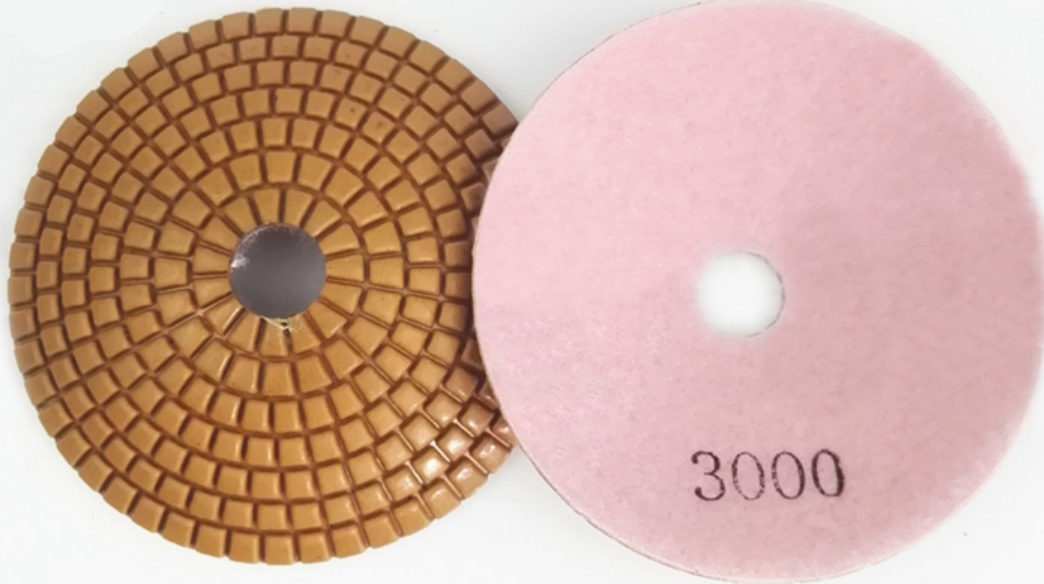

00:

4inch 100mm 00 000 00 00000 00 00 **3000 #** 000 00 00000 00 000

boreway®

Bowl shaped wet diamond polishing pad
Boreway Machinery Co., Ltd.
www.diamondtools.top
www.boreway.com

boreway®

Bowl shaped wet diamond polishing pad