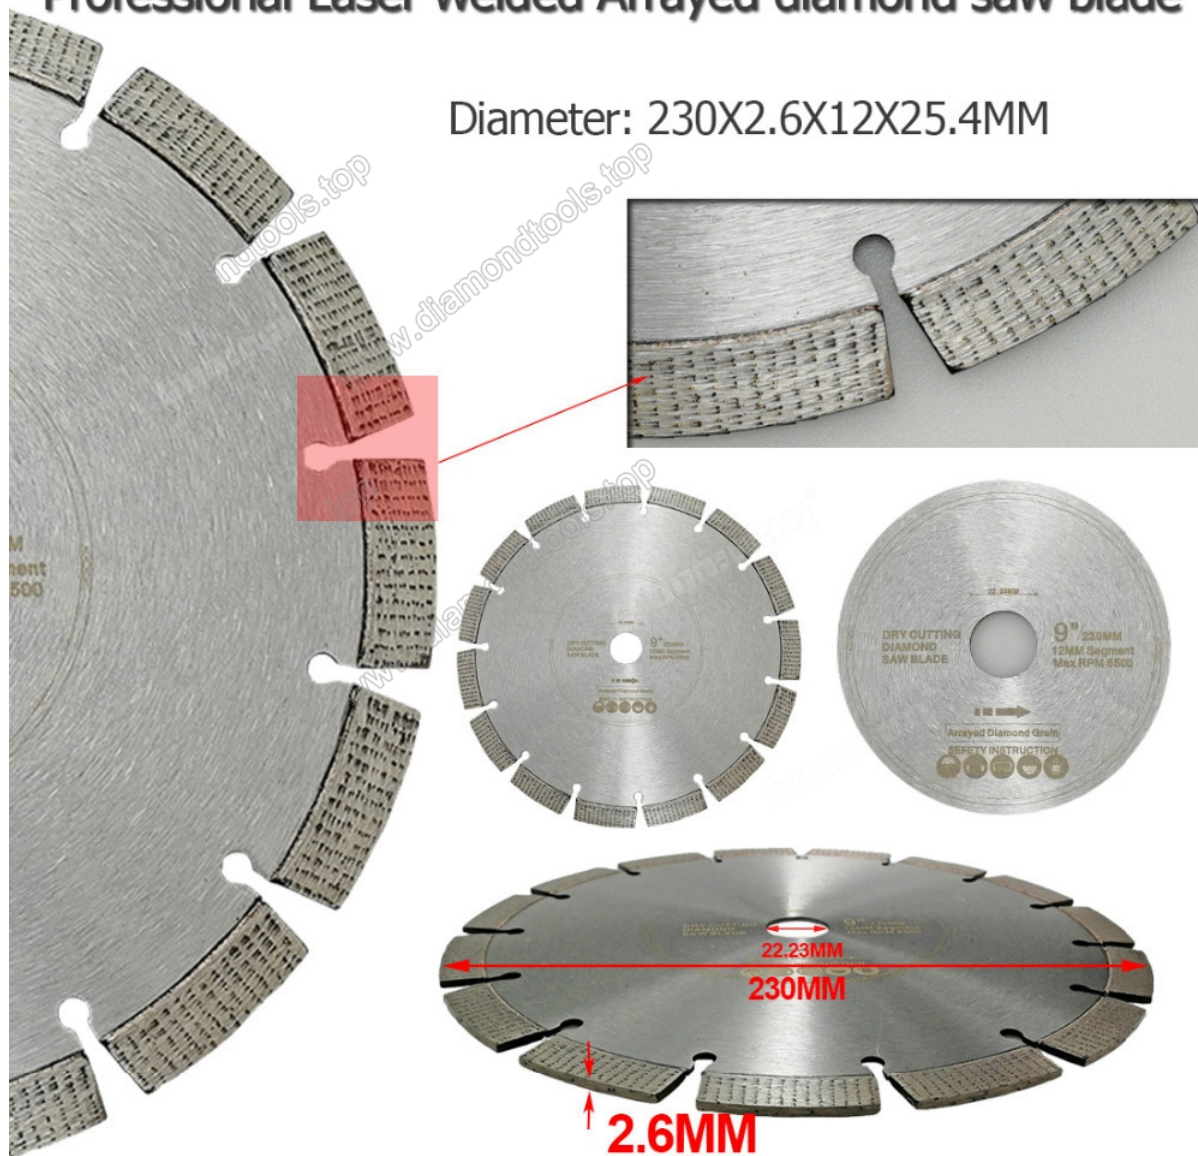

Professional Laser welded Arrayed diamond saw blade

Diameter: 230X2.6X12X25.4MM

此刀片适用于切割各种石材、陶瓷、瓷砖、玻璃、金属、塑料、木材、复合材料等。

特点 & 优势:

1. 切割速度快，效率高；
2. 使用寿命长，维护简单。