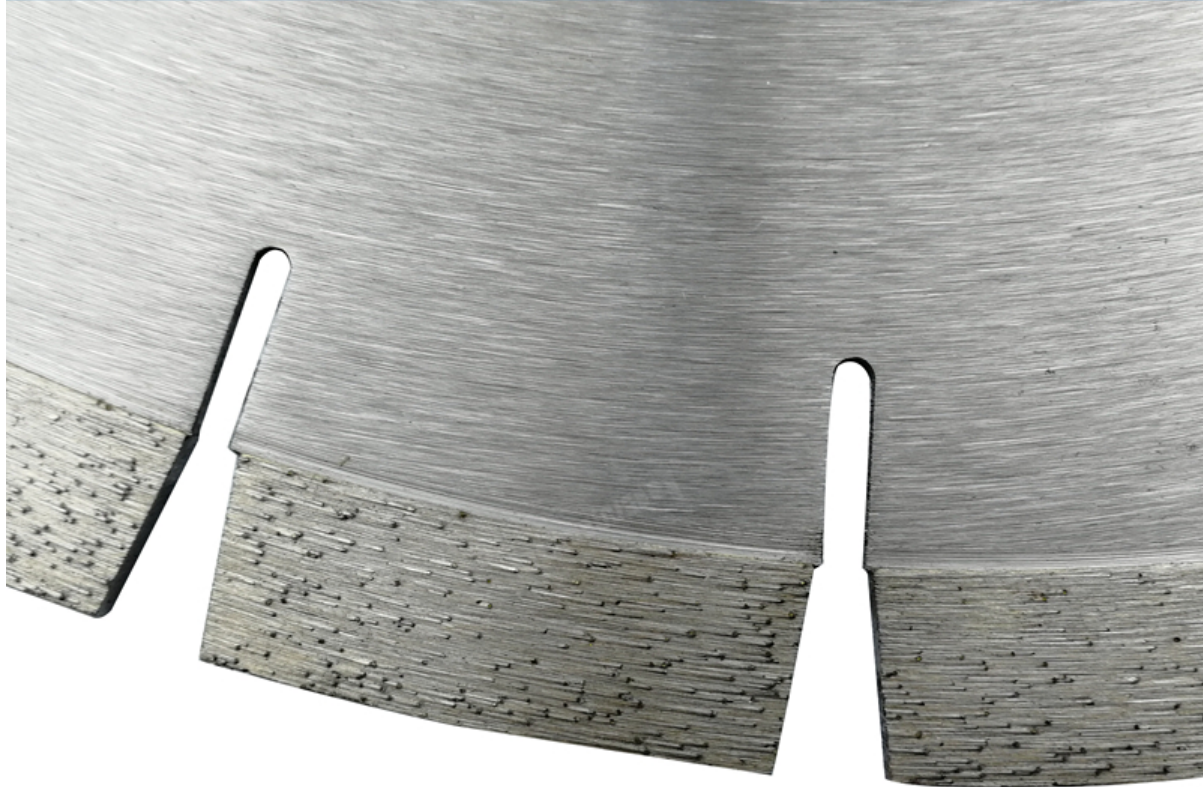

Diameter: 370X3.2X15X50

boreway®

Professional Silent Granite Blade
350x50x15mm

Boreway Machinery Co., Ltd.
www.diamondtools.top
www.boreway.com

boreway®

Boreway Machinery Co., Ltd.
www.diamondtools.top
www.boreway.com