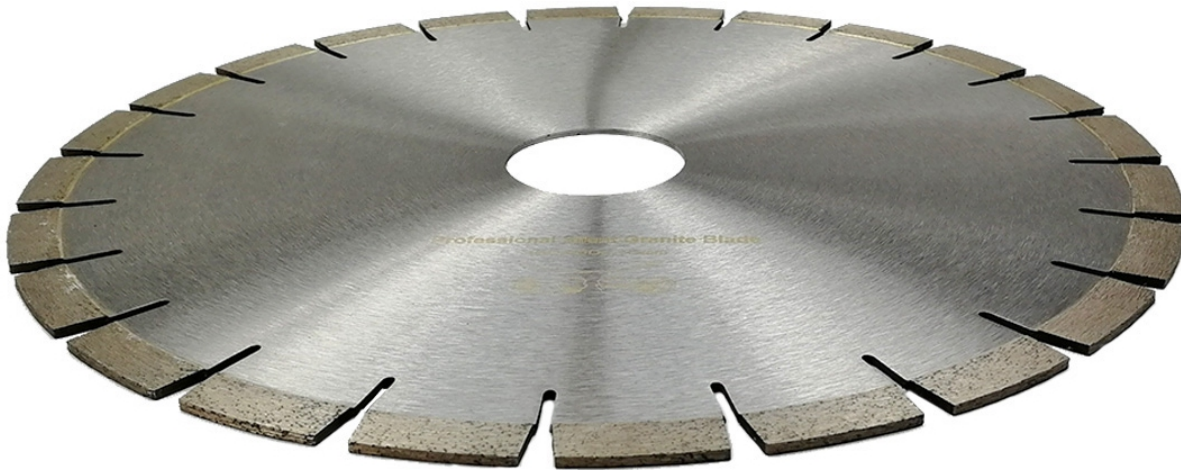

boreway®

Boreway Machinery Co., Ltd.
www.diamondtools.top
www.boreway.com