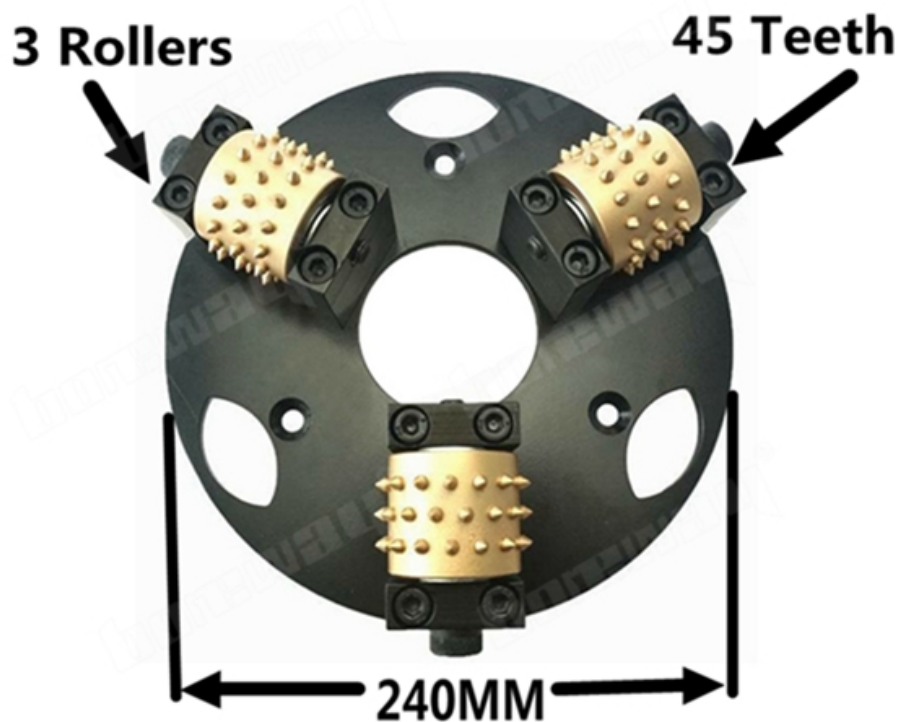

Our products are made of high quality materials and are designed to be durable and long-lasting. We offer a wide range of products to meet your needs.

Our products:

Our 240MM Diamatic roller is made of high quality materials and is designed to be durable and long-lasting.

Boreway Machinery Co.,Ltd
www.diamondtools.top
www.boreway.net