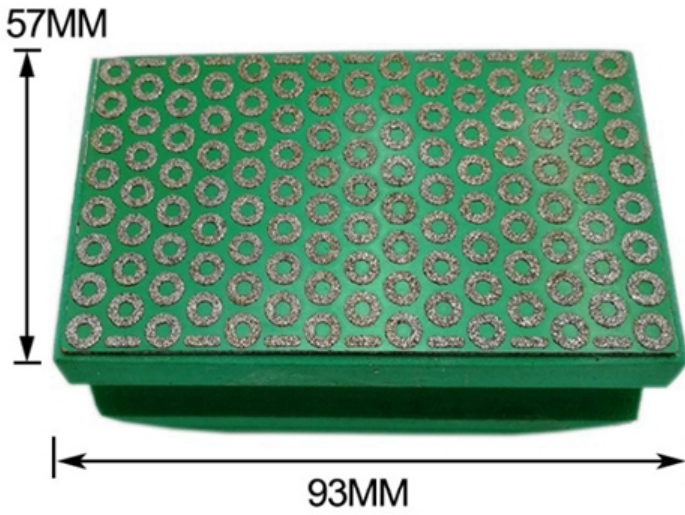

說明:

6PC / 包 (# 50, # 100, # 200, # 400, # 600, # 800) 90X55MM [鋼筋 鋼筋 鋼筋 鋼筋 鋼筋 鋼筋](#) 鋼筋 鋼筋 鋼筋 鋼筋 鋼筋 鋼筋 鋼筋 鋼筋 鋼筋 鋼筋, 鋼筋 鋼筋 鋼筋 鋼筋 鋼筋 鋼筋, 鋼筋, 鋼筋 鋼筋 鋼筋 鋼筋 鋼筋. 鋼筋 鋼筋 鋼筋 鋼筋 鋼筋 鋼筋.

說明:

1. 鋼筋 鋼筋
2. 鋼筋 鋼筋 鋼筋 鋼筋 鋼筋 鋼筋.
3. 鋼筋 鋼筋 鋼筋 鋼筋 鋼筋 鋼筋.
4. 鋼筋 鋼筋 鋼筋 鋼筋 鋼筋 鋼筋 鋼筋 鋼筋 鋼筋 鋼筋.

[鋼筋 鋼筋 鋼筋 鋼筋 鋼筋 鋼筋 鋼筋 鋼筋](#).

說明:

鋼筋 鋼筋 鋼筋 [鋼筋 鋼筋 鋼筋 鋼筋 鋼筋 鋼筋](#)

Boreway Machinery Co.,Ltd
www.fordiamondtools.com
www.diamondtools.top

boreway[®]

www.diamondtools.top

Front Side

Back Side