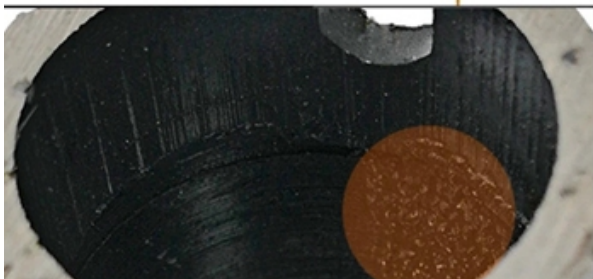

M14 Female Thread

LASER WELDED

www.diamondtools.top

100MM
4"

Crown Segements

● DESIGN

● Vacuum Brazed

Diamond Grain
to protect the
Steel Core

Available Diameter: 32MM 35MM 38MM 45MM 50MM 58MM 65MM
Fast Cutting hard Granite Concrete Marble Block

5/8-11 Female Thread

LASER WELDED

100MM
4"

Turbo Segments

● DESIGN

● Vacuum Brazed

Diamond Grain
to protect the
Steel Core