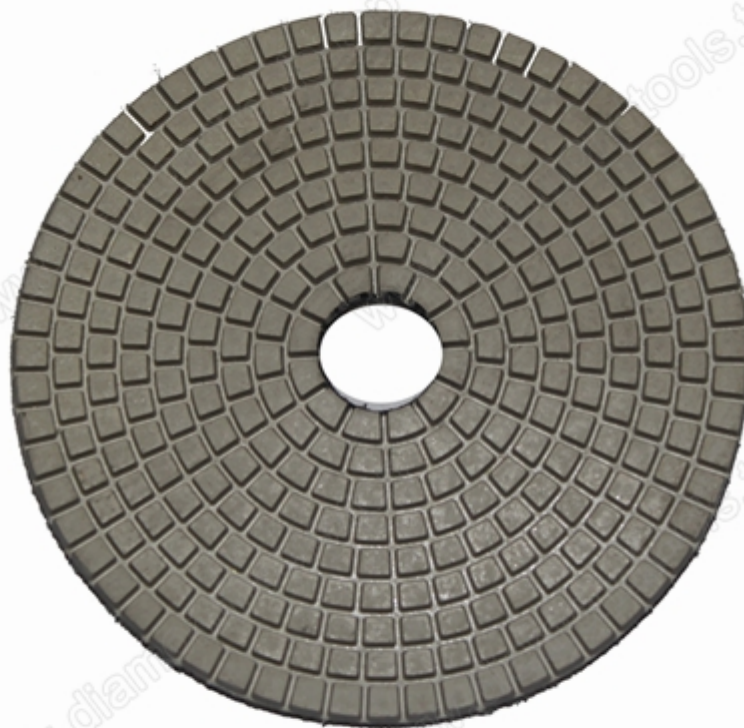

boreway®

Boreway Machinery Co., Ltd.
www.diamondtools.top
www.boreway.com