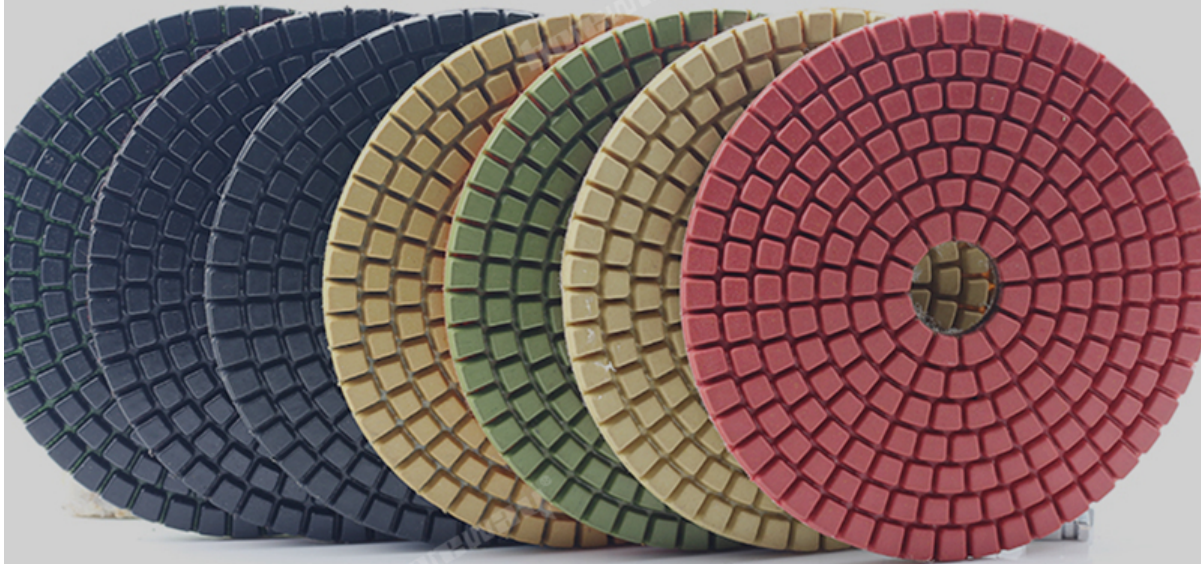

0000:

00 000000 00 00 0000 000000 000000 0000000 :

00 00	00	00	00 00	00 00	0000
BW-PP-0205-01	80mm (3 ")	2.5mm, 3.0mm	0000 00 0000 0	50 #, 100 #, 200 #, 400 #, 800 #, 1500 #, 3000 #	0000
BW-PP-0205-02	100mm (4 ")	2.5mm, 3.0mm			0000
BW-PP-0205-03	125mm (5 ")	2.5mm, 3.0mm			0000
BW-PP-0205-04	150mm (6 ")	2.5mm, 3.0mm			0000

000000 00 0000 00 0000 0 0000 0000 00 00.

00:

00000 00000000 4 00 100mm 7pcs 0000000 00 00 00.

boreway®

Boreway Machinery Co., Ltd.
www.diamondtools.top
www.boreway.com

boreway®

1

Wet flexible Diamond Polishing Pads are widely used for
polisng Terrazzo/Concrete/Engineered Stone/Porcelain/Quartz.