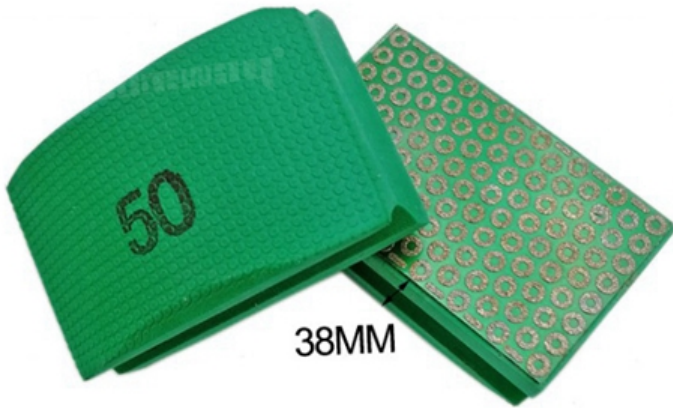

boreway®

www.diamondtools.top