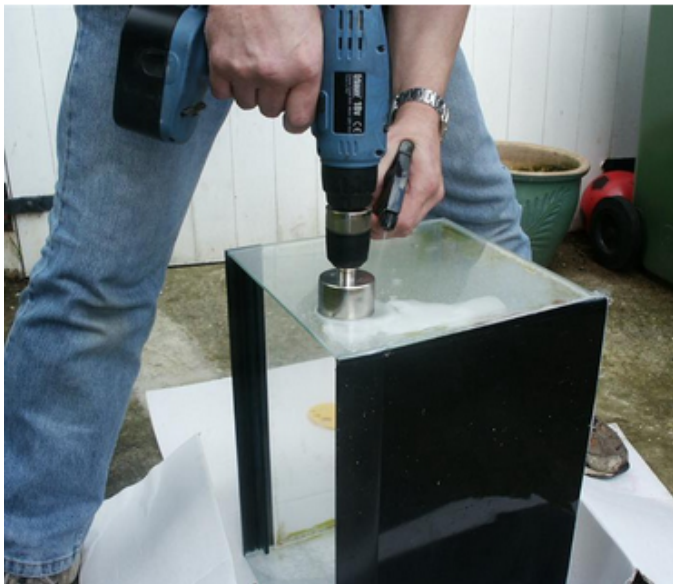

如何選擇適合您的玻璃。

如何選擇適合您的玻璃。

Name	Diamond drill bit for glass
Model	BW-DRB-G
Process	Electroplate
Material	Metal and diamond
Diameter	5mm - 100mm
Length	50mm-60mm
Connection	Clamp lever
Application	Glass,marble,tile,ceramic,pottery