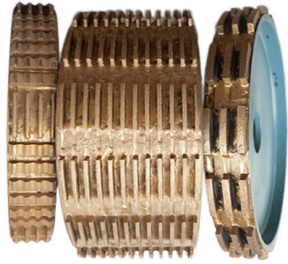

Boreway Machinery Co., Ltd.
www.diamondtools.top
www.boreway.com

Boreway Machinery Co., Ltd.
www.diamondtools.top
www.boreway.com

Boreway Machinery Co., Ltd.
www.diamondtools.top
www.boreway.com