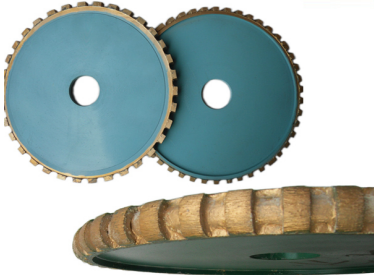

Boreway Machinery Co., Ltd.
www.diamondtools.top
www.boreway.com

Boreway Machinery Co., Ltd.
www.diamondtools.top
www.boreway.com

Boreway Machinery Co., Ltd.
www.diamondtools.top
www.boreway.com