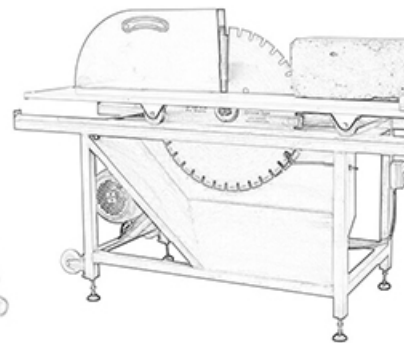

## Introduction:

Boreway **Diamond saw blade Hot pressed Diamond Wave Turbo Blade with Slant Protection Teeth** can be used for Cutting stone & construction material, concrete, brick, tile, granite, marble, masonry. Reinforced core steel with wave, stronger strength provide stable and smooth cutting, Wet or dry use. For very hard material, recommend wet working.

## Machinery:

Angle grinder, Miter saw and Table saw can use this Diamond Hot Pressed Superthin Diamond Turbo Blade for Ceramic Tile Granite Marble.

ANGLE GRINDER

MITER SAW

TABLE SAW

## Feature:

1. wet and Dry cutting, No Chipping;
2. High Professional quality, very fast cutting, smooth edge;
3. Wide Application: for cutting Granite, Marble, Stone, Concrete, Brick;
4. Hot pressed blade provide fast cutting speed, Stable Cutting Performance and long working life.