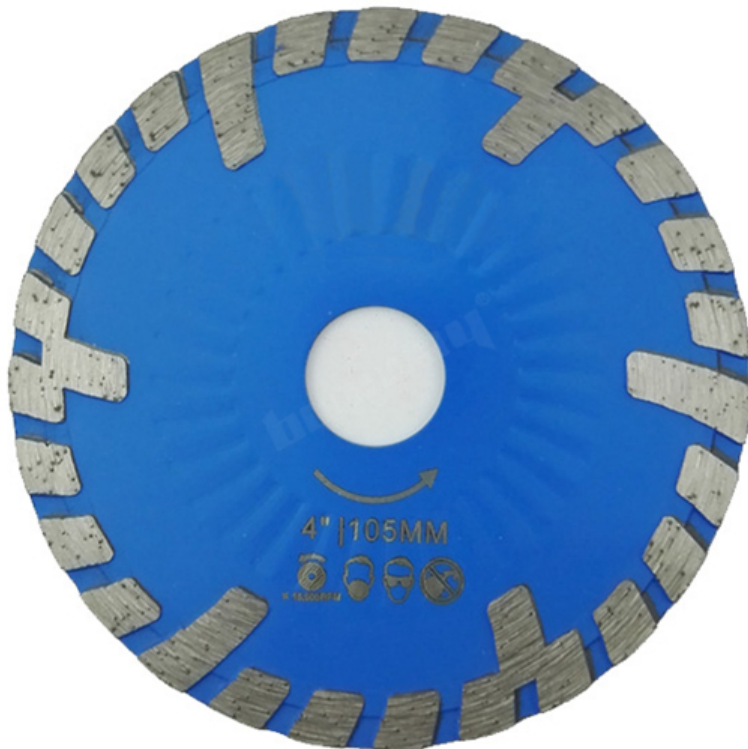

Boreway Machinery Co., Ltd.
www.diamondtools.top
www.boreway.com