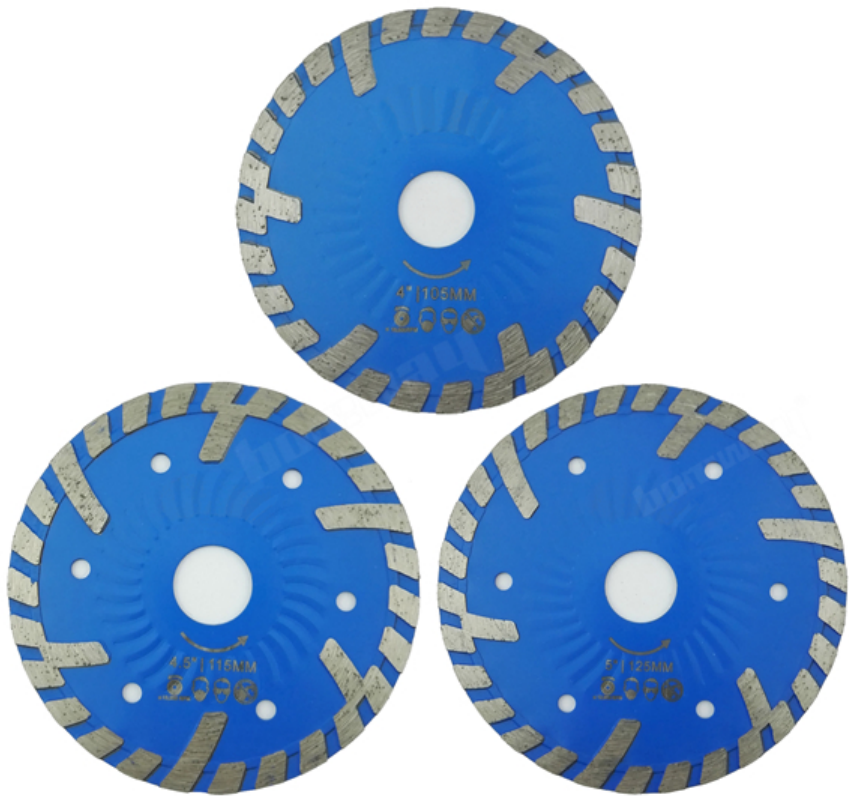

Boreway Machinery Co., Ltd.
www.diamondtools.top
www.boreway.com