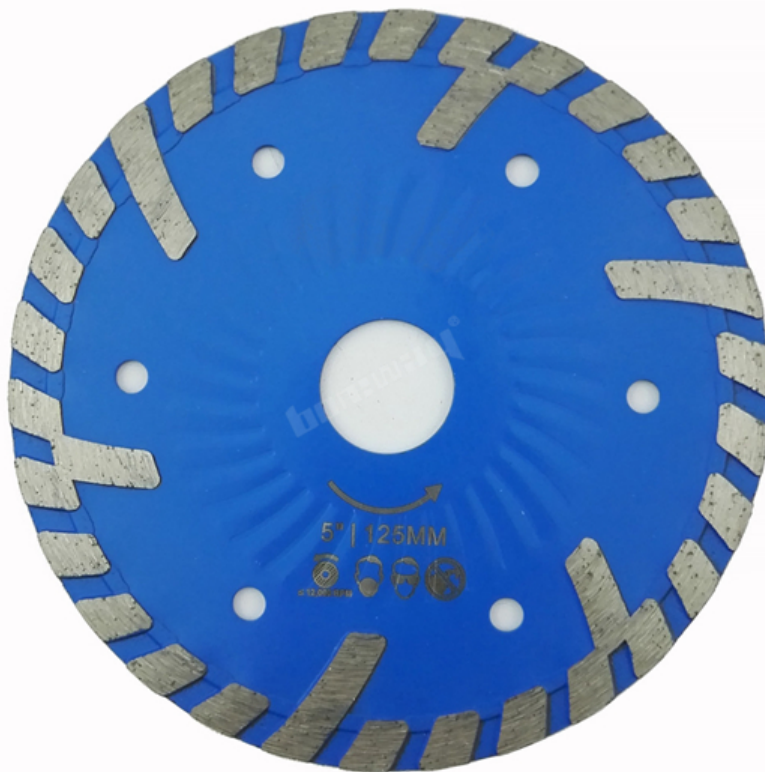

boreway®

Boreway Machinery Co., Ltd.
www.diamondtools.top
www.boreway.com