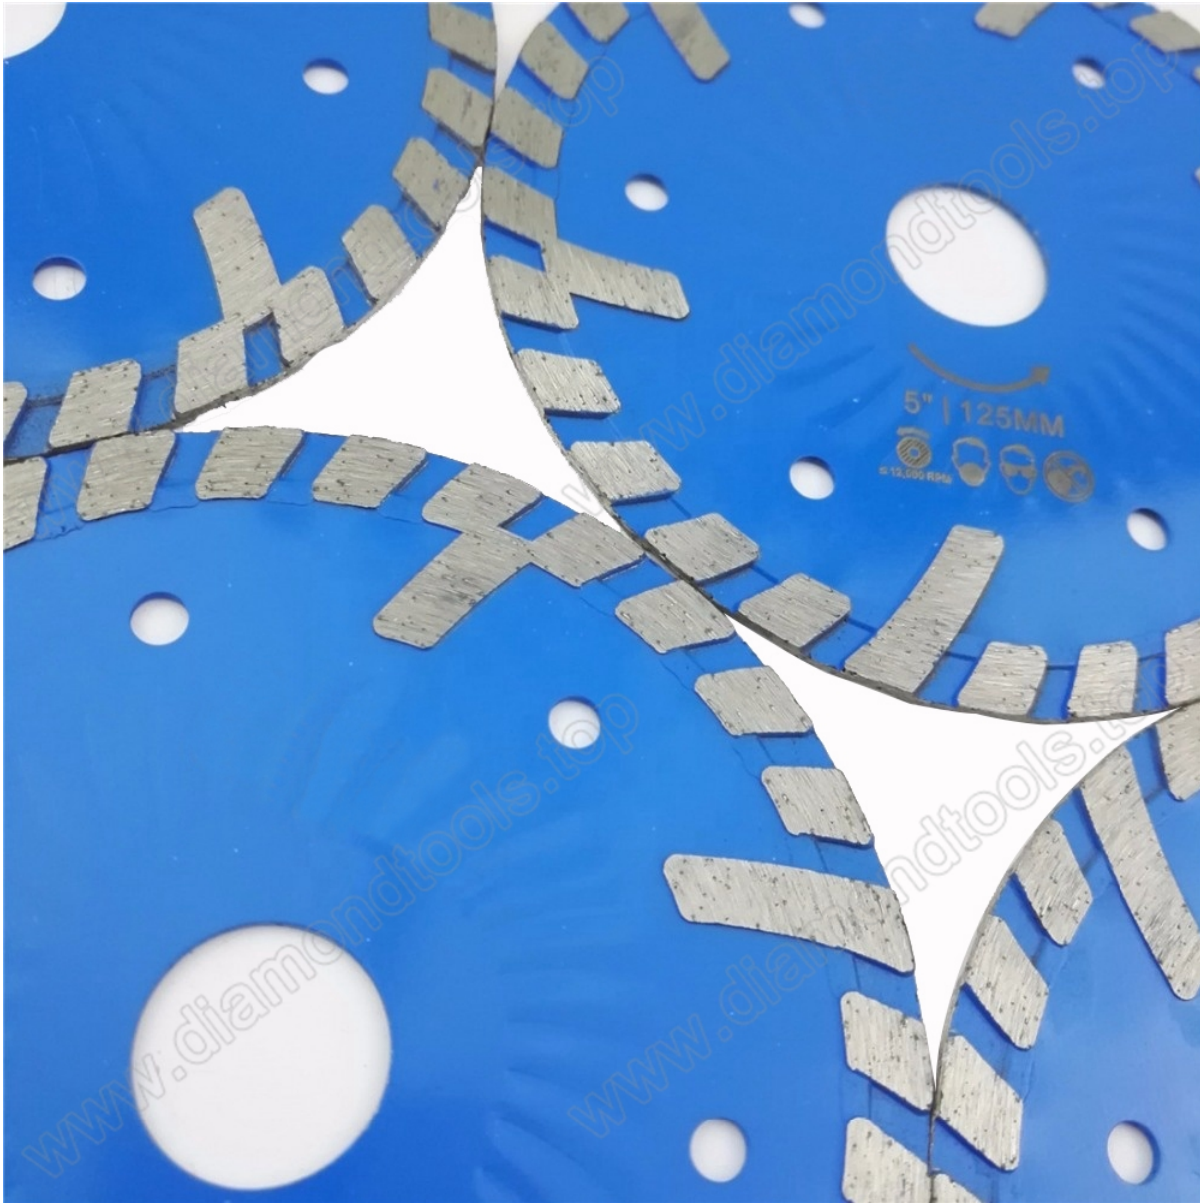

If you want to know more diamond saw blade, please click here [Stone Cutting Tools](#)

Packing & Delivery:

1. Tools packing in carton cases;
2. When tools are in large quantities, they are packing in wooden cases.