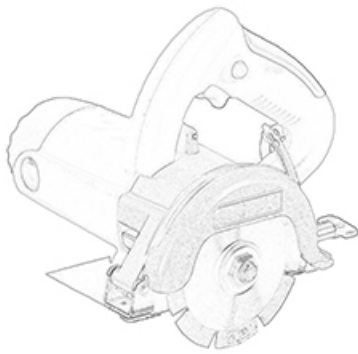

## Introduction:

Boreway **Diamond saw blade Hot pressed Diamond Wave Turbo Blade with Slant Protection Teeth** can be used for Cutting stone & construction material, concrete, brick, tile, granite, marble, masonry. Reinforced core steel with wave, stronger strength provide stable and smooth cutting, Wet or dry use. For very hard material, recommend wet working.

## Machinery:

Angle grinder, Miter saw and Table saw can use this Diamond Hot Pressed Superthin Diamond Turbo Blade for Ceramic Tile Granite Marble.

ANGLE GRINDER

MITER SAW

TABLE SAW