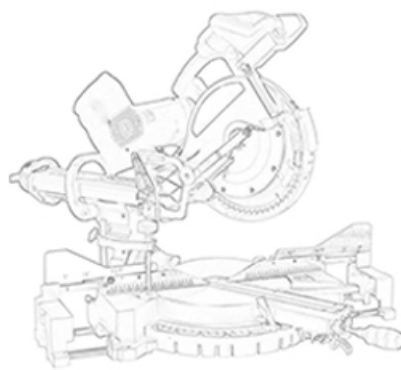

Introduction:

Boreway **Diamond saw blade Hot pressed Diamond Wave Turbo Blade with Slant Protection Teeth** can be used for Cutting stone & construction material, concrete, brick, tile, granite, marble, masonry. Reinforced core steel with wave, stronger strength provide stable and smooth cutting, Wet or dry use. For very hard material, recommend wet working.

Machinery:

Angle grinder, Miter saw and Table saw can use this Diamond Hot Pressed Superthin Diamond Turbo Blade for Ceramic Tile Granite Marble.

MITER SAW

Feature:

1. wet and Dry cutting, No Chipping;
2. High Professional quality, very fast cutting, smooth edge;
3. Wide Application: for cutting Granite, Marble, Stone, Concrete, Brick;
4. Hot pressed blade provide fast cutting speed, Stable Cutting Performance and long working life.

Specification:

Diameter	Thickness	Height of segments	Bore
4"/105mm	2.0-2.1mm	8MM	20MM with reducer washer 16mm
4.5"/115MM	2.3-2.4mm	8MM	22.23mm/7/8"
5"/125MM	2.3-2.4mm	8MM	22.23mm/7/8"

If you want Diameter 4.5" and 5" with bore 20mm, please leave us messages to ask for reduce washer 20mm.

Picture:

Diamond saw blade Hot pressed Diamond Wave Turbo Blade with Slant Protection Teeth