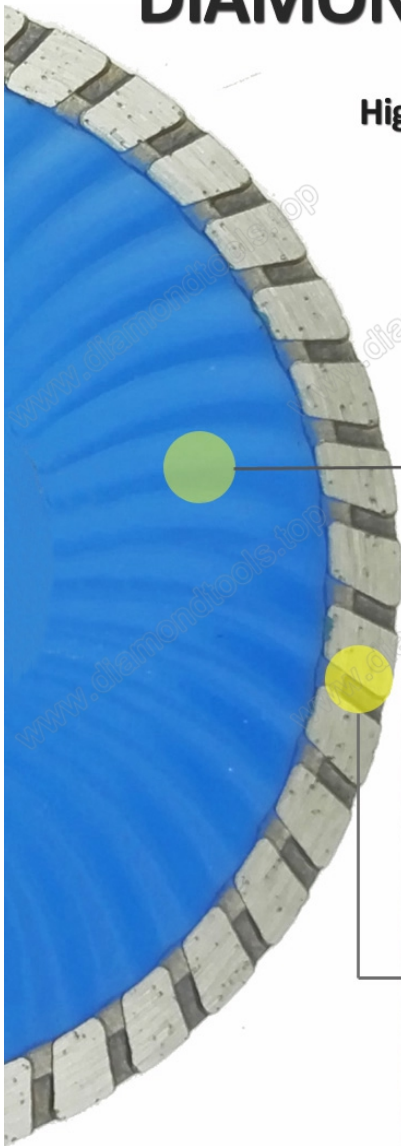

Introduction:

Boreway **Hot pressed Diamond Waved Turbo Blade** can be used for Cutting stone & construction material, concrete, brick, tile, granite, marble, masonry. Reinforced core steel with wave, stronger strength provide stable and smooth cutting, Wet or dry use. For very hard material, recommend wet working.

Specification:

Hot pressed Diamond Waved Turbo Blade Diamond Saw Blade Cutting disc

Diameter	Thickness	Height of segments	Bore
4.5"/115MM	2.3-2.4mm	8MM	22.23mm/7/8"
5"/125MM	2.3-2.4mm	8MM	22.23mm/7/8"

If you want Diameter 4.5" and 5" with bore 20mm, please leave us messages to ask for reduce washer 20mm.

Great Choice

Reinforced core steel

DIAMOND WAVED TURBO BLADE

High Professional Quality

Fast Cutting Speed Long working life

Wide Application

● GRANITE MARBLE STONE CONCRETE BRICK

**Very strong Core Steel
provide stable cutting**