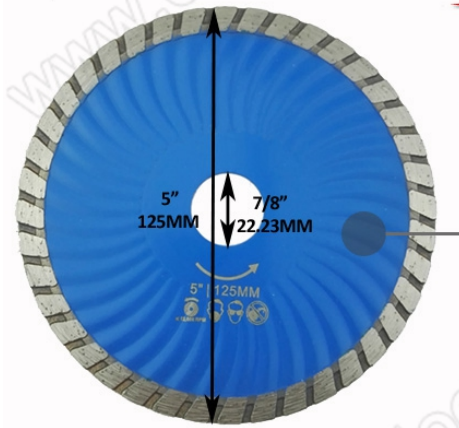

Hot Pressed Reinforced Turbo Blade

- Long Working Life
- Fast Cutting Speed
- Stable Cutting Performance

Great Choice

Reinforced core steel