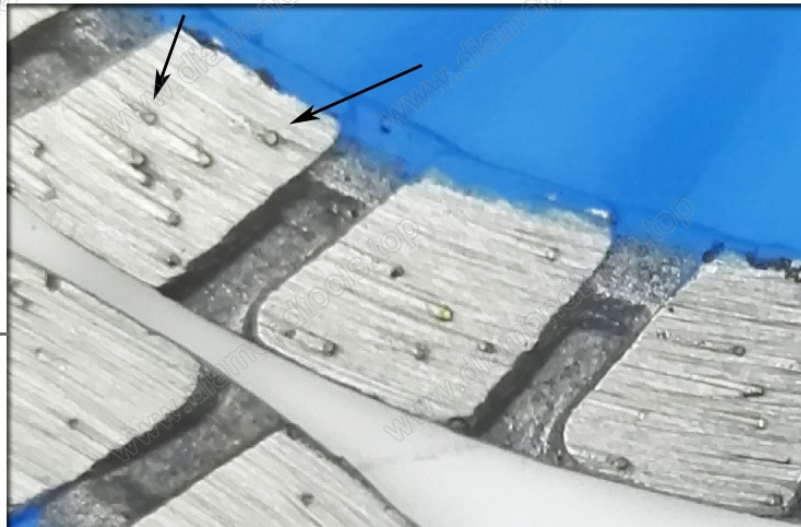

Introduction:

Boreway **Hot pressed Diamond Waved Turbo Blade** can be used for Cutting stone & construction material, concrete, brick, tile, granite, marble, masonry. Reinforced core steel with wave, stronger strength provide stable and smooth cutting, Wet or dry use. For very hard material, recommend wet working.

Great Choice

Reinforced core steel

DIAMOND WAVED TURBO BLADE

High Professional Quality

Fast Cutting Speed Long working life

Wide Application

● GRANITE MARBLE STONE CONCRETE BRICK

**Very strong Core Steel
provide stable cutting**