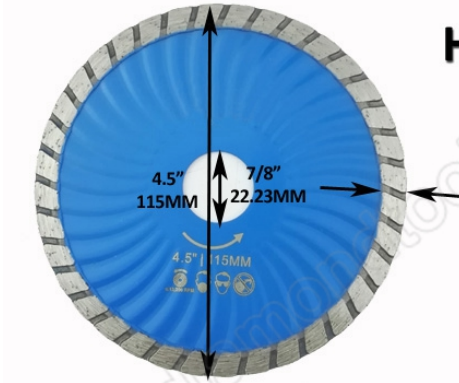

Hot Pressed Reinforced Turbo Blade

- Long Working Life
- Fast Cutting Speed
- Stable Cutting Performance

Great Choice

Reinforced core steel