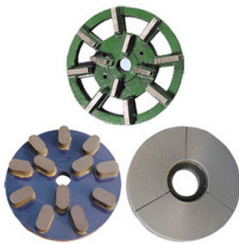

Boreway Machinery Co., Ltd.
www.diamondtools.top
www.boreway.com