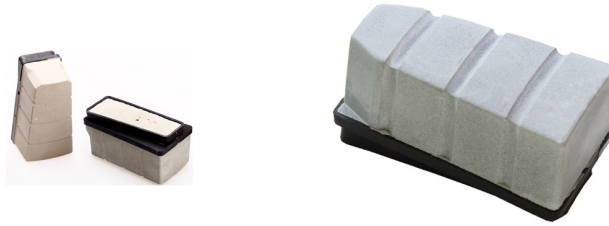

Production Description:

Introduction

Granite abrasive is one of the most powerful products of Boreway, we provide various products including Diamond Abrasive, Diamond Resin Bond, Magnesite Abrasive, Resin Lux, and Press Lux etc. It is applicable in continuous automatic machine, single head machine, manual machine and curve machine, it has the characteristic of high sharpness, abrasiveness, fast glossing, stable quality and super applicability.

All of our products have been strictly tested before access to market.

Other specification can be ordered by client.

Detailed Images:

Abrasive For Granite:

Magnesite abrasive L140

| Description | Grit | Package(PCS/PTN) | Weight(KG/PTN) |
|-------------------------------|---|------------------|----------------|
| Magnesite Abrasive L140 | 8#,14#,16#,24#,36#,46#,60#,80#,100# 120#,150#,180#,220#,240#,180#,320# 400#,600#,800#,1000#,1200#,1500#,3000# | 24 | 23 |

Applicable for the polishing of different kinds/color granite slabs with low cost, fast glossing, high gloss and good polishing effect.

| Description | Color | Package(PCS/PTN) | Weight(KG/PTN) |
|----------------|-------------------------|------------------|----------------|
| Press Lux L140 | Brown,Green,White,Black | 24 | 23 |