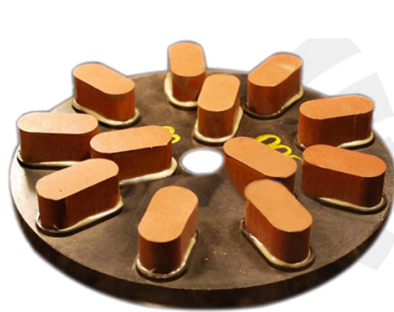

Boreway Machinery Co., Ltd.
www.diamondtools.top
www.boreway.com