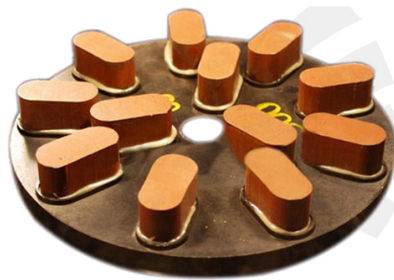

Boreway Machinery Co., Ltd.
www.diamondtools.top
www.boreway.com