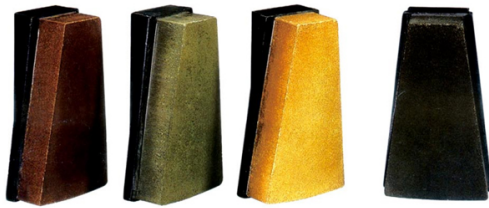

BROWN 棕抛   GREEN 绿抛   WHITE 白抛   BLACK 黑抛

Boreway Machinery Co., Ltd.
www.diamondtools.top
www.boreway.com