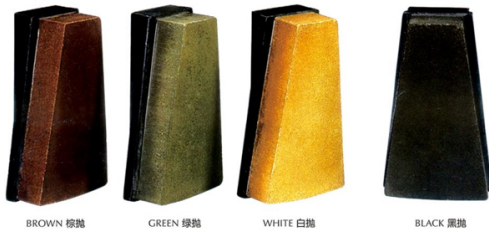

BROWN 棕抛   GREEN 绿抛   WHITE 白抛   BLACK 黑抛

Boreway Machinery Co., Ltd.
www.diamondtools.top
www.boreway.com