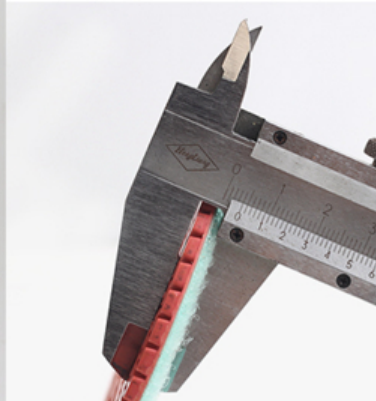

Boreway Machinery Co., Ltd.
www.diamondtools.top
www.boreway.com